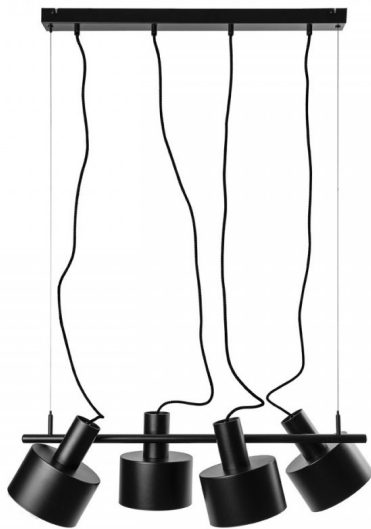

ENKEL 4 black ceiling pendant lamp

<https://ummo-lighting.com/en/enkel/1453-enkel-4-black-ceiling-pendant-lamp-5906733720794.html>

Price: **2 519,00 zł** gross

Manufacturer: **UMMO Lighting**

Product code: **EN4422P0**

EAN: **5906733720794**

Description

Design description

ENKEL 4 is the largest of the pendant lamps in the ENKEL collection - striking and minimalist at the same time. Its name, derived from the Swedish word "enkel" meaning "simple", captures the idea behind the design: clear form, clean lines and modern character.

This quadruple ceiling lamp, made of metal and maintained in white (Signal White RAL 9003) or black (Jet Black RAL 9005), fits perfectly into spaces decorated in Scandinavian, Japanese, modern or loft styles. Thanks to its balanced proportions and architectural composition, ENKEL 4 is not only a source of light, but also a strong visual accent in the interior.

Lamp components and functionality

ENKEL 4 is a luminaire composed of four metal lampshades with a diameter of 17 cm, powder-coated with a subtle, structured finish. They are suspended from textile braided wires and two steel cables, which ensure structural stability and even weight distribution.