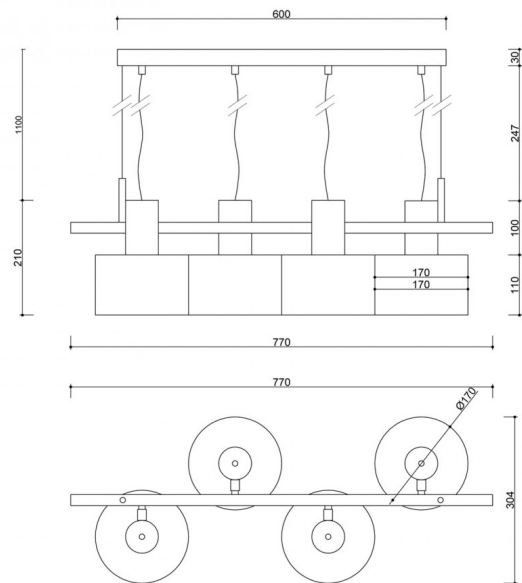

ENKEL 4 black ceiling pendant lamp

<https://ummo-lighting.com/en/enkel/1453-enkel-4-black-ceiling-pendant-lamp-5906733720794.html>

Price: **2 519,00 zł** gross

Manufacturer: **UMMO Lighting**

Product code: **EN4422P0**

EAN: **5906733720794**

Description

Design description

ENKEL 4 is the largest of the pendant lamps in the ENKEL collection - striking and minimalist at the same time. Its name, derived from the Swedish word "enkel" meaning "simple", captures the idea behind the design: clear form, clean lines and modern character.

This quadruple ceiling lamp, made of metal and maintained in white (Signal White RAL 9003) or black (Jet Black RAL 9005), fits perfectly into spaces decorated in Scandinavian, Japanese, modern or loft styles. Thanks to its balanced proportions and architectural composition, ENKEL 4 is not only a source of light, but also a strong visual accent in the interior.

Lamp components and functionality

ENKEL 4 is a luminaire composed of four metal lampshades with a diameter of 17 cm, powder-coated with a subtle, structured finish. They are suspended from textile braided wires and two steel cables, which ensure structural stability and even weight distribution.