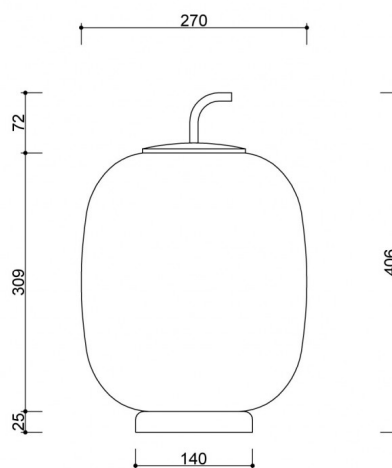

EPLI ST black table lamp

<https://ummo-lighting.com/en/epli/1454-epli-st-black-table-lamp-5906733721562.html>

Price: 1 229,00 zł gross

Manufacturer: **UMMO Lighting**

Product code: **EPS122P1**

EAN: **5906733721562**

Description

Design Description

EPLI ST is a table lamp that proves that simplicity can have a strong decorative expression. Its form is a combination of minimalist geometry with a refined finish - a large, milky white glass shade rests on a cylindrical metal base, creating a modern, harmonious silhouette. The contrast between the structured black of the base and the velvety light coming out of the shade builds an effect of coziness and elegance at the same time.

The EPLI ST design was created for those looking for atmospheric light for the bedroom, living room or office - light that does not dominate, but builds atmosphere. It is an excellent choice for lovers of monochromatic design and sophisticated minimalism.

Lamp components and functionality

EPLI ST is a table lamp with a height of 40,6 cm, made of powder-coated metal and blown glass. The lampshade with a diameter of 27 cm and a height of 30,9 cm emits soft, diffused light that does not glare the eyes.