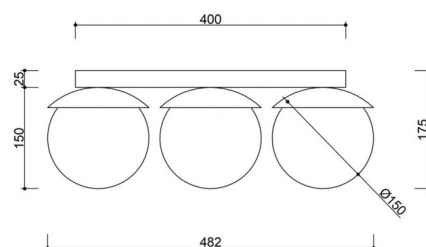

KUUL B black ceiling lamp / plafond

<https://ummo-lighting.com/en/kuul/1471-kuul-b-black-ceiling-lamp-plafond-5906733724570.html>

Price: 1 229,00 zł gross

Manufacturer: **UMMO Lighting**

Product code: **KLB32000**

EAN: **5906733724570**

Description

Design description

Are we going to make a snowman today? No need - let's create KUUL B instead. This triple plafond is the essence of form, which attracts attention like a sculpture made of light. Three milky white spheres with a diameter of 15 cm resemble snow spheres suspended from the ceiling - elegant, pure, timeless.

KUUL B, like the entire KUUL collection, combines precision craftsmanship with softness of light. It's a fixture created for those looking for visual consistency and exceptional character in everyday lighting. By choosing KUUL B in black, white or burgundy, you decide to make a bold accent or a subtle complement to your interior - depending on your design needs.

Lamp components and functionality

KUUL B is a ceiling plafond, which consists of three spherical lampshades made of milky white glass. Each sphere has a diameter of 15 cm and provides