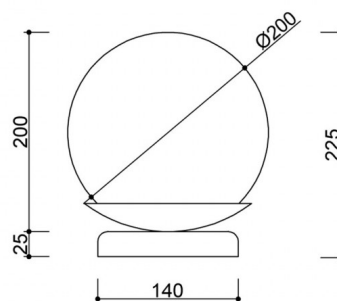

KUUL ST black table lamp

<https://ummo-lighting.com/en/kuul/1479-kuul-st-black-table-lamp-5906733724785.html>

Price: **919,00 zł** gross

Manufacturer: **UMMO Lighting**

Product code: **KLS122P1**

EAN: **5906733724785**

Description

Design description

The KUUL ST lamp is for lovers of simplicity who appreciate elegance and subtle details. Geometric simplicity meets soft light here - KUUL ST is the essence of minimalist elegance in the form of a compact table lamp.

The lampshade comes to the fore - a classic 20 cm diameter glass sphere in a milky finish, resting on a low metal base. Thanks to its neat proportions, the lamp gains visual lightness, while remaining stable and practical.

KUUL ST is perfectly suited to modern, Japanese, Scandinavian or classic interiors - wherever a moody atmosphere and stylistic consistency are important. Depending on the color version chosen - white, black or burgundy - it can act as a sophisticated accent or a delicate complement to the arrangement.