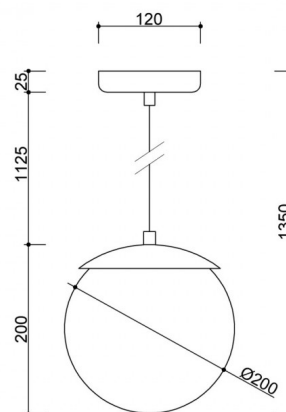

KUUL G black ceiling pendant lamp

<https://ummo-lighting.com/en/kuul/3110-kuul-g-black-ceiling-pendant-lamp-5906733724846.html>

Price: **749,00 zł** gross

Manufacturer: **UMMO Lighting**

Product code: **KL122P0**

EAN: **5906733724846**

Description

Design description

KUUL G is another installment of the series, in which the spherical form plays the first fiddle. This time the designer opted for a perfect balance between subtlety and expressiveness - the lamp resembles a smaller version of the KUUL E model, equipped with a 20 cm diameter shade.

The distinctive glass sphere with a milky finish is suspended from a long textile cord, which gives the fixture a modern and light expression. The lamp catches the eye with its simplicity, but this is what makes it a universal accessory - suitable for interiors maintained in both minimalist, japanese and classic styles.

It is available in three color versions: deep black RAL 9005, pure white RAL 9003 and elegant burgundy RAL 3004 - each of which gives it a different character, from austere elegance to cozy warmth.