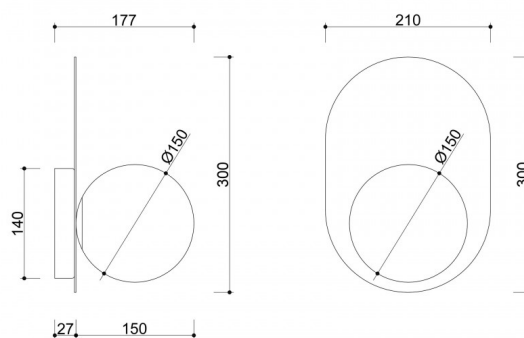

HANEA black wall lamp / sconce

<https://ummo-lighting.com/en/hanea/3667-hanea-black-wall-lamp-sconce-5906733725133.html>

Price: **729,00 zł** gross

Manufacturer: **UMMO Lighting**

Product code: **HA012000**

EAN: **5906733725133**

Description

Join the UMMO family! Lamps from the HANEA collection are perfect to start your adventure with lighting from this polish brand. Wall lamps with a simple milky lampshade on a metal base adjacent to the wall. Hanea in Swedish means man, but contrary to the name, the lamp is very versatile, so the model also works in typically "feminine" arrangements. The luminaires are powder coated with black or white structural paint, depending on the version. Let yourself be seduced by the HANEA collection with a delicate line and subtle light. You will not regret :)