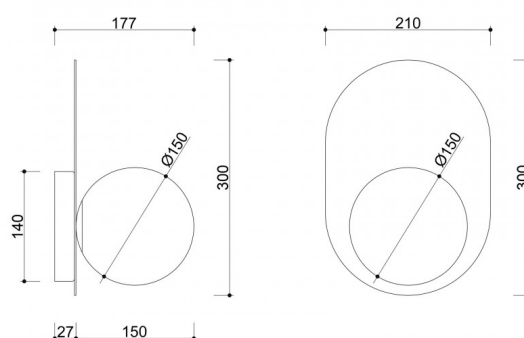

HANEA white wall lamp / sconce

<https://ummo-lighting.com/en/hanea/3671-hanea-white-wall-lamp-sconce-5906733725140.html>

Price: **729,00 zł** gross

Manufacturer: **UMMO Lighting**

Product code: **HA011000**

EAN: **5906733725140**

Description

Join the UMMO family! Lamps from the HANEA collection are perfect to start your adventure with lighting from this polish brand. Wall lamps with a simple milky lampshade on a metal base adjacent to the wall. Hanea in Swedish means man, but contrary to the name, the lamp is very versatile, so the model also works in typically "feminine" arrangements. The luminaires are powder coated with black or white structural paint, depending on the version. Let yourself be seduced by the HANEA collection with a delicate line and subtle light. You will not regret :)