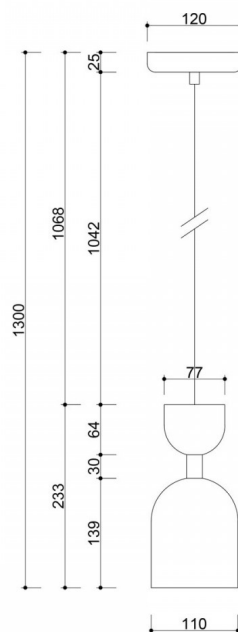

SUPURU black ceiling pendant lamp with a brass tube

<https://ummo-lighting.com/en/supuru/5876-supuru-black-ceiling-pendant-lamp-with-a-brass-tube-5906733725577.html>

Price: **569,00 zł** gross

Manufacturer: **UMMO Lighting**

Product code: **SUA132P0**

EAN: **5906733725577**

Description

Design description

SUPURU lamp in a wide palette of UMMO finishes (white RAL 9003, black RAL 9005, yellow RAL 1016, melon RAL 1028, pink RAL 3014, red-orange RAL 2002, burgundy RAL 3004, navy blue RAL 5003, blue RAL 5014, olive RAL 6013, beige) is the essence of minimalist form that speaks the language of subtlety. Its balanced cylindrical body is complemented by a brass tube, which not only has a structural function, but also an aesthetic one - introducing an element of graphic balance and lightness into the design. The whole is closed by two lampshades, ending in domes. SUPURU's design refers to the Japanese idea of simplicity and harmony, fitting into the modern design language from the borderline of japandi, modern classic and minimalist styles. It is a fixture that does not dominate a space, but complements it - discreetly, consistently and sensitively.

The name "SUPURU" can be interpreted as a phonetic reference to the Japanese word "subaru," which means "unification" or "gathering." This reference underscores the idea of harmony and unity conveyed by the lamp's design.