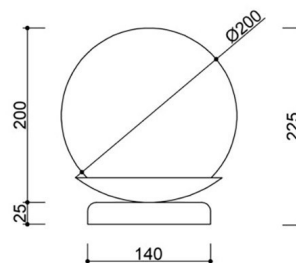

Price: **919,00 zł** gross

Manufacturer: **UMMO Lighting**

Product code: **KLS141P1**

EAN: **5906733720244**

Description

Design description

The KUUL ST lamp is for lovers of simplicity who appreciate elegance and subtle details. Geometric simplicity meets soft light here - KUUL ST is the essence of minimalist elegance in the form of a compact table lamp.

The lampshade comes to the fore - a classic 20 cm diameter glass sphere in a milky finish, resting on a low metal base. Thanks to its neat proportions, the lamp gains visual lightness, while remaining stable and practical.

KUUL ST is perfectly suited to modern, Japanese, Scandinavian or classic interiors - wherever a moody atmosphere and stylistic consistency are important. Depending on the color version chosen - white, black or burgundy - it can act as a sophisticated accent or a delicate complement to the arrangement.