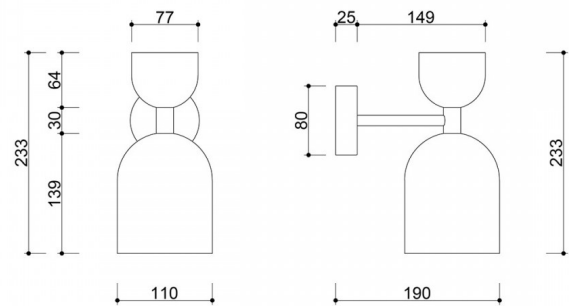

SUPURU W white adjustable wall lamp / wall sconce with brass tube

<https://ummo-lighting.com/en/supuru/6368-supuru-w-white-adjustable-wall-lamp-wall-sconce-with-brass-tube-5906733725546.html>

Price: **579,00 zł** gross

Manufacturer: **UMMO Lighting**

Product code: **SUK13010**

EAN: **5906733725546**

Description

Design Description

The SUPURU W lamp combines minimalist aesthetics with subtle references to Japanese tradition. It features in recipients who appreciate minimalism, tranquility, conscious choice and an aesthetic that balances between Japandi and modernism. The name Supuru is a phonetic metaphor for silence and light - which is what a well-designed luminaire creates. Two dome-shaped lampshades sit one above the other on a slender stem. Its form is reminiscent of the classic lanterns that adorn temple alleys. This harmonious composition combines simplicity of form with deep roots in culture.

The name "SUPURU" can be interpreted as a phonetic reference to the Japanese word "subaru," which means "unification" or "gathering." This reference emphasizes the idea of harmony and unity conveyed by the lamp's design.

Lamp components and functionality

The body of the lamp is made of metal in colors from the UMMO palette (white RAL 9003, black RAL 9005, yellow RAL 1016, melon RAL 1028, pink RAL