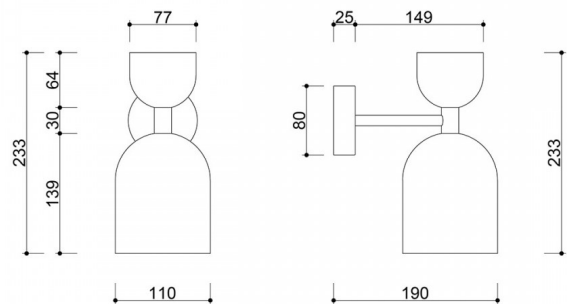

SUPURU W white adjustable wall lamp / sconce

<https://ummo-lighting.com/en/supuru/6369-supuru-w-white-adjustable-wall-lamp-sconce-5906733725720.html>

Price: **559,00 zł** gross

Manufacturer: **UMMO Lighting**

Product code: **SUK11000**

EAN: **5906733725720**

Description

Design Description

The SUPURU W lamp combines minimalist aesthetics with subtle references to Japanese tradition. It features in recipients who appreciate minimalism, tranquility, conscious choice and an aesthetic that balances between Japandi and modernism. The name Supuru is a phonetic metaphor for silence and light - which is what a well-designed luminaire creates. Two dome-shaped lampshades sit one above the other on a slender stem. Its form is reminiscent of the classic lanterns that adorn temple alleys. This harmonious composition combines simplicity of form with deep roots in culture.

The name "SUPURU" can be interpreted as a phonetic reference to the Japanese word "subaru," which means "unification" or "gathering." This reference emphasizes the idea of harmony and unity conveyed by the lamp's design.

Lamp components and functionality

The body of the lamp is made of metal in colors from the UMMO palette (white RAL 9003, black RAL 9005, yellow RAL 1016, melon RAL 1028, pink RAL