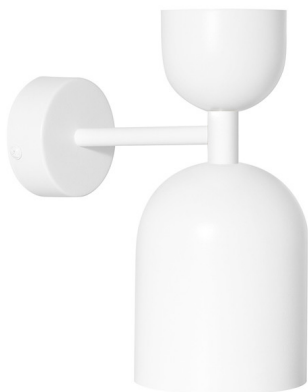

SUPURU W white adjustable wall lamp / sconce

<https://ummo-lighting.com/en/supuru/6369-supuru-w-white-adjustable-wall-lamp-sconce-5906733725720.html>

Price: **559,00 zł** gross

Manufacturer: **UMMO Lighting**

Product code: **SUK11000**

EAN: **5906733725720**

Description

Design Description

The SUPURU W lamp combines minimalist aesthetics with subtle references to Japanese tradition. It features in recipients who appreciate minimalism, tranquility, conscious choice and an aesthetic that balances between Japandi and modernism. The name Supuru is a phonetic metaphor for silence and light - which is what a well-designed luminaire creates. Two dome-shaped lampshades sit one above the other on a slender stem. Its form is reminiscent of the classic lanterns that adorn temple alleys. This harmonious composition combines simplicity of form with deep roots in culture.

Lamp components and functionality

The body of the lamp is made of metal in colors from the UMMO palette (white RAL 9003, black RAL 9005, yellow RAL 1016, melon RAL 1028, pink RAL

3014, red-orange RAL 2002, burgundy RAL 3004, navy blue RAL 5003, blue RAL 5014, olive RAL 6013, beige), which gives it an elegant and universal character. The delicate tube connecting the lampshades adds a subtle touch, emphasizing its sophisticated design. The dimensions of the wall lamp are: 19 x 11 x 23,3 cm.

The lamp is equipped with a GU10 type light source. SUPURU W will prove itself both as accent lighting and functional lighting. The wall lamp has an adjustable angle of the shade, so you can direct the light exactly where you need it and allows you to precisely direct the light stream. Thus, you can easily adjust the lighting to your specific needs - whether as a task light for reading, a decorative accent point, or discreet illumination of a selected area of the interior.