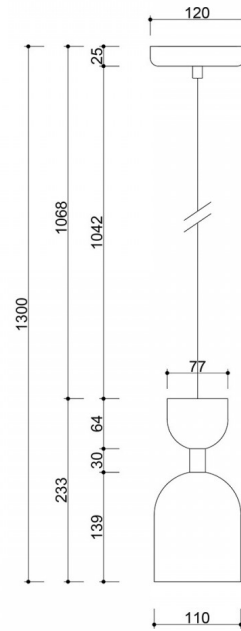

SUPURU white ceiling pendant lamp with a brass tube

<https://ummo-lighting.com/en/supuru/6370-supuru-white-ceiling-pendant-lamp-with-a-brass-tube-5906733725560.html>

Price: **569,00 zł** gross

Manufacturer: **UMMO Lighting**

Product code: **SUA131P0**

EAN: **5906733725560**

Description

Design description

SUPURU lamp in a wide palette of UMMO finishes (white RAL 9003, black RAL 9005, yellow RAL 1016, melon RAL 1028, pink RAL 3014, red-orange RAL 2002, burgundy RAL 3004, navy blue RAL 5003, blue RAL 5014, olive RAL 6013, beige) is the essence of minimalist form that speaks the language of subtlety. Its balanced cylindrical body is complemented by a brass tube, which not only has a structural function, but also an aesthetic one - introducing an element of graphic balance and lightness into the design. The whole is closed by two lampshades, ending in domes. SUPURU's design refers to the Japanese idea of simplicity and harmony, fitting into the modern design language from the borderline of japandi, modern classic and minimalist styles. It is a fixture that does not dominate a space, but complements it - discreetly, consistently and sensitively.

The name "SUPURU" can be interpreted as a phonetic reference to the Japanese word "subaru," which means "unification" or "gathering." This reference underscores the idea of harmony and unity conveyed by the lamp's design.