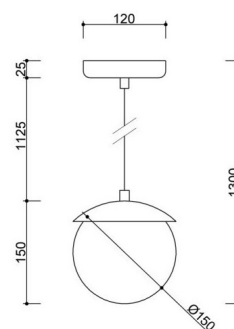

KUUL F burgundy ceiling pendant lamp

<https://ummo-lighting.com/en/kuul/6375-kuul-f-burgundy-ceiling-pendant-lamp-5906733720176.html>