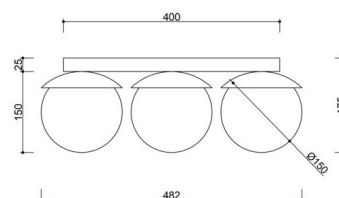

Price: **1 229,00 zł** gross

Manufacturer: **UMMO Lighting**

Product code: **KLB34000**

EAN: **5906733720121**

Description

Design description

Are we going to make a snowman today? No need - let's create KUUL B instead. This triple plafond is the essence of form, which attracts attention like a sculpture made of light. Three milky white spheres with a diameter of 15 cm resemble snow spheres suspended from the ceiling - elegant, pure, timeless.

KUUL B, like the entire KUUL collection, combines precision craftsmanship with softness of light. It's a fixture created for those looking for visual consistency and exceptional character in everyday lighting. By choosing KUUL B in black, white or burgundy, you decide to make a bold accent or a subtle complement to your interior - depending on your design needs.

Lamp components and functionality

KUUL B is a ceiling plafond, which consists of three spherical lampshades made of milky white glass. Each sphere has a diameter of 15 cm and provides