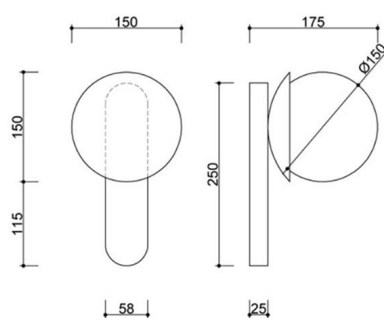

KUUL D1 White Wall Lamp / Wall Lamp With Switch

<https://ummo-lighting.com/en/kuul/6491-kuul-d1-white-wall-lamp-wall-lamp-with-switch-5906733723689.html>

Price: **589,00 zł** gross

Manufacturer: **UMMO Lighting**

Product code: **KLD11001**

EAN: **5906733723689**

Description

Design description

The KUUL D1 wall lamp is a functional and elegant version of the classic wall lamp from the KUUL series - enriched with a discreet switch, which adds to its practicality. Its form is based on a contrasting juxtaposition of a spherical, milky-white lampshade with a structurally finished metal mount. With a diameter of 15 cm, the lampshade is reminiscent of a snow globe - hence the inspiration for the entire collection.

Three color versions - classic white (RAL 9003), deep black (RAL 9005) and elegant burgundy (RAL 3004) - make KUUL D1 a perfect match for both minimalist and more expressive arrangements.

Lamp components and functionality

KUUL D1 is a compact wall lamp measuring 17.5 × 15 × 26.5 cm. The most important visual and functional component is the spherical glass shade (Ø15 cm), which diffuses light evenly and softly, without glare.