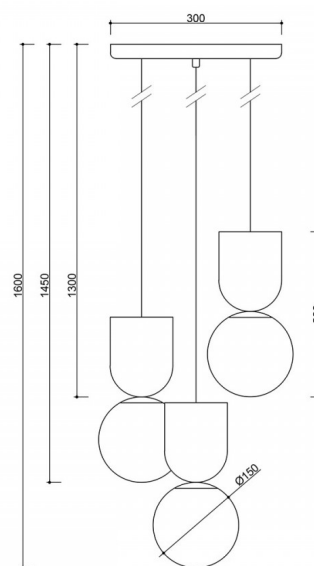

LUOTI 3P white pendant lamp / plafond

<https://ummo-lighting.com/en/luoti/6528-luoti-3p-white-pendant-lamp-plafond-5906733723832.html>

Price: 1 529,00 zł gross

Manufacturer: **UMMO Lighting**

Product code: **LUP311P3**

EAN: **5906733723832**

Description

Design Description

LUOTI 3P is a triple ceiling plafond that combines modern geometry with a subtle softness of form. Its name - inspired by the Finnish word luoti, meaning "drop" - refers to the three milky-white spherical glass lampshades, which, like suspended drops of light, float in space.

LUOTI 3P will perfectly find its place both in private spaces - such as a living room or dining room - and in modern offices or commercial premises. It is a proposal for those who appreciate refined simplicity and architectural discipline.

Lamp components and functionality

LUOTI 3P plafond is made of three spherical milk-white glass lampshades with a diameter of 15 cm, arranged at different heights (101 cm, 116 cm, 131 cm), which adds spatial depth and dynamics to the composition. The lampshades are suspended from textile braided polyester cables, which harmonize in color with the black metal ceiling mount painted in structural matte.