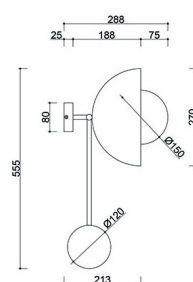

KELLO C black wall lamp / sconce

<https://ummo-lighting.com/en/kello/7206-kello-c-black-wall-lamp-sconce-5906733720923.html>