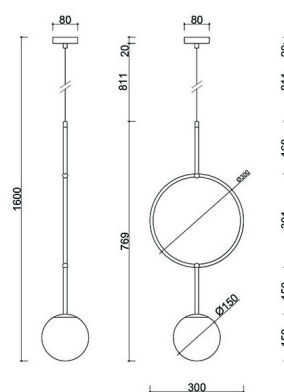

ISUULLA A white ceiling pendant lamp

<https://ummo-lighting.com/en/isuulla/7213-isuulla-a-white-ceiling-pendant-lamp-5906733725805.html>

Price: **999,00 zł** gross

Manufacturer: **UMMO Lighting**

Product code: **ISA111P0**

EAN: **5906733725805**

Description

Lighting like jewelry, i.e. the ISUULLA lamp collection. Delicate, milky-white glass shades suspended on metal circles resemble elegant earrings. The unusual form makes the luminaires eye-catching from the very first second. Thanks to replaceable LED light sources, they save energy and ensure long use. The ISUULLA collection will surely delight Japandi style lovers and all those who are looking for modern aesthetics. ISUULLA means "splendid" in Finnish... of course, a great choice for your home!