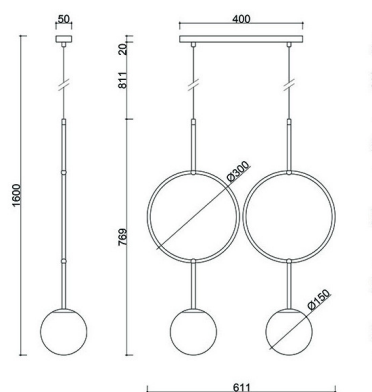

## ISUULLA B white double ceiling lamp

<https://ummo-lighting.com/en/isuulla/7215-isuulla-b-white-double-ceiling-lamp-5906733725829.html>

Price: **1 499,00 zł** gross

Manufacturer: **UMMO Lighting**

Product code: **ISB211P0**

## Technical information

Light source included	None
Screw type	G9 LED
Input voltage	220-240V
Max wattage	2 x 12W
IP degree	IP20
Cable/-s lenght	80cm
Width	60cm
Height	160cm
Depth	15cm
Length of the ceiling slat	40cm x 5cm
Made of	metal / glass
Colour	white (Signal White RAL 9003)
Cable color	white
Braid type	polyester
Lampshade color	white
Diameter of the lampshade	15cm
Frame color	white
Dimmable	yes
Warranty	24 months
Comments	custom-made product
Type / function	ceiling lamp, pedant lamp