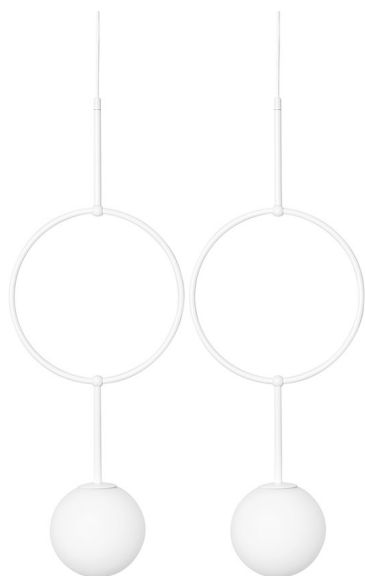

## ISUULLA B white double ceiling lamp

<https://ummo-lighting.com/en/isuulla/7215-isuulla-b-white-double-ceiling-lamp-5906733725829.html>

Price: **1 499,00 zł** gross

Manufacturer: **UMMO Lighting**

Product code: **ISB211P0**

## Description

Lighting like jewelry, i.e. the ISUULLA lamp collection. Delicate, milky-white glass shades suspended on metal circles resemble elegant earrings. The unusual form makes the luminaires eye-catching from the very first second. Thanks to replaceable LED light sources, they save energy and ensure long use. The ISUULLA collection will surely delight Japandi style lovers and all those who are looking for modern aesthetics. ISUULLA means "splendid" in Finnish... of course, a great choice for your home!

## Technical information

Light source included	None
Screw type	G9 LED
Input voltage	220-240V
Max wattage	2 x 12W
IP degree	IP20
Cable/-s lenght	80cm
Width	60cm
Height	160cm
Depth	15cm
Length of the ceiling slat	40cm x 5cm
Made of	metal / glass
Colour	white (Signal White RAL 9003)
Cable color	white
Braid type	polyester
Lampshade color	white
Diameter of the lampshade	15cm
Frame color	white
Dimmable	yes
Warranty	24 months
Comments	custom-made product
Type / function	ceiling lamp, pedant lamp