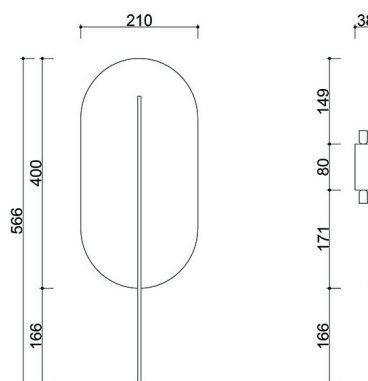

ROKKE black wall lamp / sconce

<https://ummo-lighting.com/en/rokke/7314-rokke-black-wall-lamp-sconce-5906733721449.html>

Price: **799,00 zł** gross

Manufacturer: **UMMO Lighting**

Product code: **RKK22000**

EAN: **5906733721449**

Description

Design description

ROKKE is a wall lamp that combines the essence of modernist architecture with a modern approach to design. Its geometric, elongated body evokes the clear lines of modernist urban design - those in which form was to be primarily useful. However, the use of a smooth metal shade gives the lamp a contemporary feel, introducing subtle refractions of light and shadow that add depth and dynamism.

The name "ROKKE" can be interpreted as a combination of the words "rock" (English for rock) and "ke" (Japanese for "house"), reflecting both the solidity of the structure and the homely nature of the lamp.

Lamp components and functionality

The lamp body is made of powder-coated metal in modern UMMO colors (white RAL 9003, yellow RAL 1016, melon RAL 1028, pink, red-orange RAL 2002, burgundy RAL 3004, navy blue RAL 5003, blue RAL 5014, olive RAL 6013, black RAL 9005, beige), which emphasizes its minimalist form.