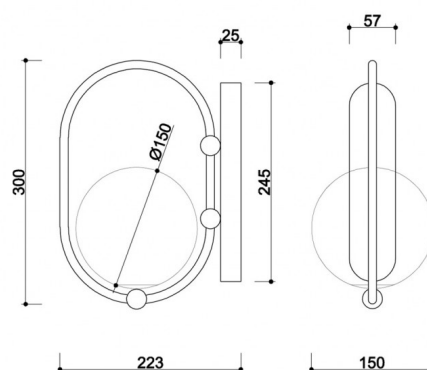

KOBAN D black wall lamp / sconce IP44

<https://ummo-lighting.com/en/koban/7366-koban-d-black-wall-lamp-sconce-ip44-5906733721913.html>

Price: **749,00 zł** gross

Reduction: -154,00 zł net

Old price: 949,00 zł gross

Manufacturer: **UMMO Lighting**

Product code: **KOD120S0**

EAN: **5906733721913**