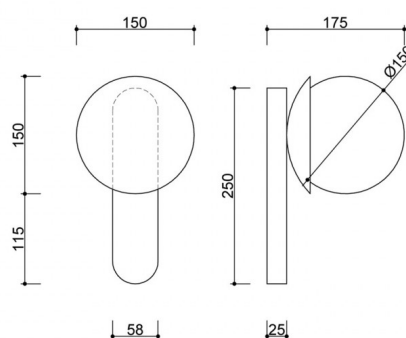

KUUL D white wall lamp / sconce IP44

<https://ummo-lighting.com/en/kuul/7379-kuul-d-white-wall-lamp-sconce-ip44-5906733721838.html>

Price: **599,00 zł** gross

Manufacturer: **UMMO Lighting**

Product code: **KLD110S0**

EAN: **5906733721838**

Description

Design description

The KUUL D wall lamp is a wall lamp that surprises with its simplicity and graphic clarity. At first glance, it brings to mind a snowball stuck to the wall - no wonder, since the entire KUUL collection is inspired precisely by the form of spheres. Playing with geometry is combined here with functional design, resulting in modern but warm lighting that attracts attention rather than dominates the space.

The minimalist form consisting of a vertical metal fixture and a spherical, milky white lampshade with a diameter of 15 cm was designed with modern interiors in mind: from Japanese to loft, from home corridors to hotel lobbies.

Lamp components and functionality

KUUL D is made of high-quality metal painted in a structured color - available in deep black (RAL 9005), pure white (RAL 9003) and elegant burgundy (RAL 3004). Its soft lines and refined finish make it perfect both as a subtle decoration and as a source of light.