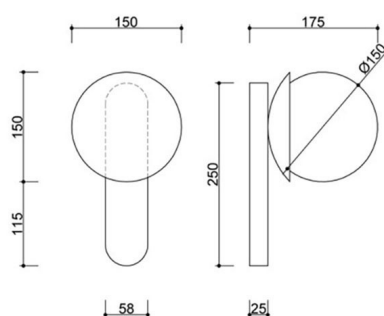

KUUL D burgundy wall lamp / sconce IP44

<https://ummo-lighting.com/en/kuul/7381-kuul-d-burgundy-wall-lamp-sconce-ip44-5906733721845.html>

Price: **599,00 zł** gross

Manufacturer: **UMMO Lighting**

Product code: **KLD140S0**

EAN: **5906733721845**

Description

Design description

The KUUL D wall lamp is a wall lamp that surprises with its simplicity and graphic clarity. At first glance, it brings to mind a snowball stuck to the wall - no wonder, since the entire KUUL collection is inspired precisely by the form of spheres. Playing with geometry is combined here with functional design, resulting in modern but warm lighting that attracts attention rather than dominates the space.

The minimalist form consisting of a vertical metal fixture and a spherical, milky white lampshade with a diameter of 15 cm was designed with modern interiors in mind: from japanese to loft, from home corridors to hotel lobbies.

Lamp components and functionality

KUUL D is made of high-quality metal painted in a structured color - available in deep black (RAL 9005), pure white (RAL 9003) and elegant burgundy (RAL 3004). Its soft lines and refined finish make it perfect both as a subtle decoration and as a source of light.