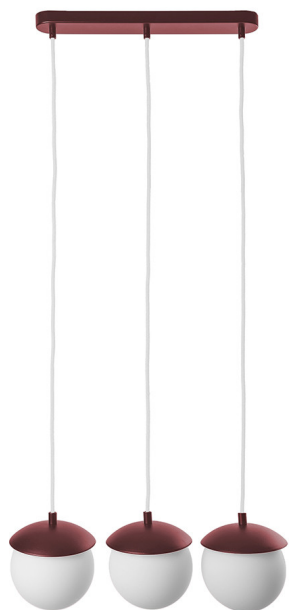

KUUL A burgundy ceiling pendant lamp

<https://ummo-lighting.com/en/kuul/7422-kuul-a-burgundy-ceiling-pendant-lamp-5906733720114.html>

Price: **1 419,00 zł** gross

Manufacturer: **UMMO Lighting**

Product code: **KLA341P0**

EAN: **5906733720114**

Description

Design description

Are we going to make a snowman today? What's not! From snowballs we will make a lamp - and not just any lamp. KUUL A is a tribute to geometry and purity of form, where three perfectly smooth, milky white spheres form a suspended composition, resembling a mobile of white planets suspended in the air. This pendant lamp impresses with its lightness and rhythm, combining childlike playfulness with adult precision craftsmanship.

Designed with coherence and harmony in mind, KUUL A fits perfectly in modern settings, as well as in Japanese, loft or classic interiors. Its minimalist yet striking appearance is the result of conscious design - with respect for proportions, light and materials. The black lacquered base and braided wires contrast with the delicacy of the milky glass, creating an impression of elegant balance.

Lamp components and functionality

KUUL A is a ceiling lamp that combines three glass shades, each 15 cm in diameter - made of milky white glass, providing soft and diffused light. The