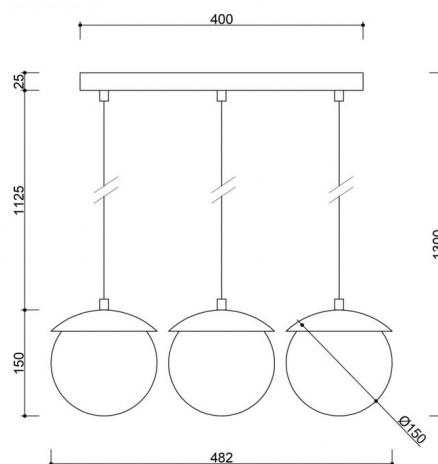

KUUL A burgundy ceiling pendant lamp

<https://ummo-lighting.com/en/kuul/7422-kuul-a-burgundy-ceiling-pendant-lamp-5906733720114.html>

Price: **1 419,00 zł** gross

Manufacturer: **UMMO Lighting**

Product code: **KLA341P0**

EAN: **5906733720114**

Description

Design description

Are we going to make a snowman today? What's not! From snowballs we will make a lamp - and not just any lamp. KUUL A is a tribute to geometry and purity of form, where three perfectly smooth, milky white spheres form a suspended composition, resembling a mobile of white planets suspended in the air. This pendant lamp impresses with its lightness and rhythm, combining childlike playfulness with adult precision craftsmanship.

Designed with coherence and harmony in mind, KUUL A fits perfectly in modern settings, as well as in Japanese, loft or classic interiors. Its minimalist yet striking appearance is the result of conscious design - with respect for proportions, light and materials. The black lacquered base and braided wires contrast with the delicacy of the milky glass, creating an impression of elegant balance.

Lamp components and functionality

KUUL A is a ceiling lamp that combines three glass shades, each 15 cm in diameter - made of milky white glass, providing soft and diffused light. The