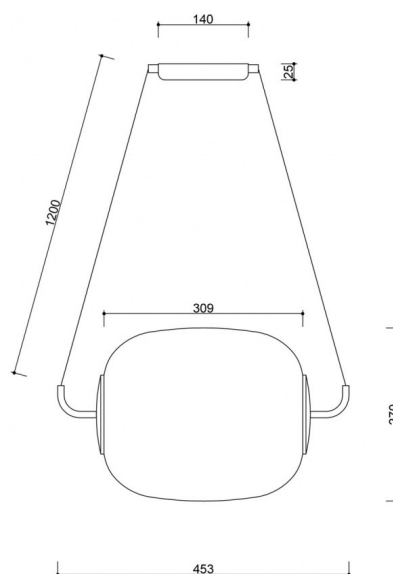

EPLI white ceiling pendant lamp

<https://ummo-lighting.com/en/epli/7429-epli-white-ceiling-pendant-lamp-5906733722255.html>

Price: **1 329,00 zł** gross

Manufacturer: **UMMO Lighting**

Product code: **EP0111PO**

EAN: **5906733722255**

Description

Design description

EPLI is a pendant lamp that brings purity of form and softness of light to the interior. In its white version - with a subtle contrast between milky glass and matte, structured metal - it gains a unique lightness and freshness. It is a luminaire created for lovers of monochromatic design and interiors where light plays a prominent role.

The large, milky-white blown glass shade with a diameter of 27 cm beautifully diffuses light, creating a cozy, non-aggressive atmosphere - ideal for rest zones and spaces designed to promote relaxation. The metal covers enclosing the shade add elegance to the form and protect it from direct light glaring.

Hung over a table, in a living room or over a kitchen island, the white EPLI doesn't just illuminate - it brings visual harmony and modern lightness. And if you love the style, you can complement it with the EPLI ST table model, creating a harmonious duo of light and aesthetics.