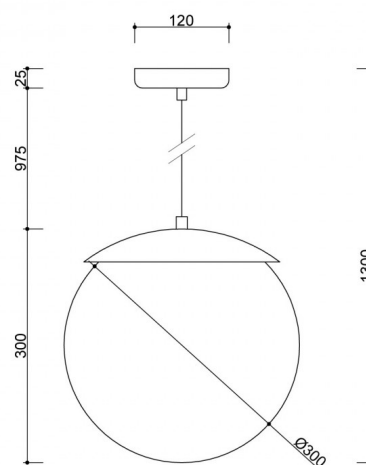

KUUL E burgundy ceiling pendant lamp

<https://ummo-lighting.com/en/kuul/7440-kuul-e-burgundy-ceiling-pendant-lamp-5906733720169.html>

Price: **749,00 zł** gross

Reduction: -115,50 zł net

Old price: 899,00 zł gross

Manufacturer: **UMMO Lighting**

Product code: **KLE141P0**

EAN: **5906733720169**