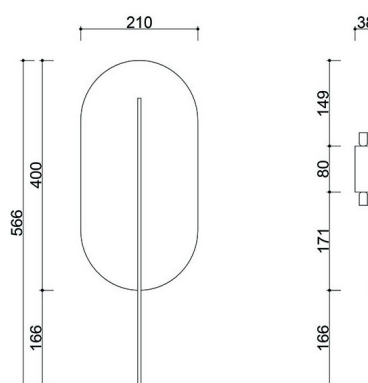

ROKKE WOOD wooden wall lamp / wall sconce with brass detailing

<https://ummo-lighting.com/en/rokke/7444-rokke-wood-wooden-wall-lamp-wall-sconce-with-brass-detailing-5906733722392.html>

Price: **839,00 zł** gross

Manufacturer: **UMMO Lighting**

Product code: **RKW21030**

EAN: **5906733722392**

Description

Design Description

ROKKE WOOD is a wall lamp that represents a dialogue between the heritage of modernist architecture and a fresh look at contemporary design. Its elongated, oval shape is inspired by the simplicity and functionality of pre-war urban concepts of Gdynia, where aesthetics were subordinated to the logic of form. In this version finished in natural wood, the fixture gains an organic tone - light softly reflects off its surface, creating a pleasant, nuanced play of chiaroscuro.

The name ROKKE refers to the Norwegian word for stingray - a sea creature whose movement and form are the source of visual inspiration for this luminaire. The lamp's softly splayed body, with gently sloping lines, evokes the fluid, organic movement of a stingray gliding just above the ocean floor. This subtle motif of nature has been translated into the language of modern design - where streamlined form meets geometric discipline. ROKKE is a lamp with a distinct character, which brings into the interior not only light, but also a sense of fluidity and tranquility.