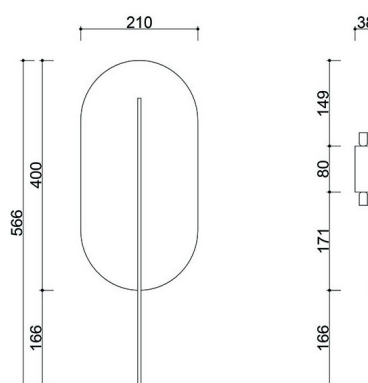

ROKKE WOOD wooden wall lamp / wall sconce with black detailing

<https://ummo-lighting.com/en/rokke/7445-rokke-wood-wooden-wall-lamp-wall-sconce-with-black-detailing-5906733722385.html>

Price: **839,00 zł** gross

Manufacturer: **UMMO Lighting**

Product code: **RKW21020**

EAN: **5906733722385**

Description

Design Description

ROKKE WOOD is a wall lamp that represents a dialogue between the heritage of modernist architecture and a fresh look at contemporary design. Its elongated, oval shape is inspired by the simplicity and functionality of pre-war urban concepts of Gdynia, where aesthetics were subordinated to the logic of form. In this version finished in natural wood, the fixture gains an organic tone - light softly reflects off its surface, creating a pleasant, nuanced play of chiaroscuro.

The name ROKKE refers to the Norwegian word for stingray - a sea creature whose movement and form are the source of visual inspiration for this luminaire. The lamp's softly splayed body, with gently sloping lines, evokes the fluid, organic movement of a stingray gliding just above the ocean floor. This subtle motif of nature has been translated into the language of modern design - where streamlined form meets geometric discipline. ROKKE is a lamp with a distinct character, which brings into the interior not only light, but also a sense of fluidity and tranquility.