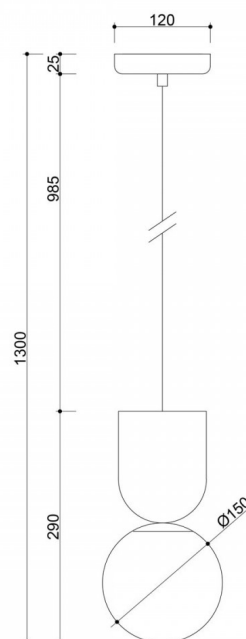

LUOTI white ceiling pendant lamp IP44

<https://ummo-lighting.com/en/luoti/7474-luoti-white-ceiling-pendant-lamp-ip44-5906733726437.html>

Price: **809,00 zł** gross

Manufacturer: **UMMO Lighting**

Product code: **LUA111PS0**

EAN: **5906733726437**

Description

Design description

Luoti is the essence of minimalist design encapsulated in two shapes: a sphere and an inverted cup. The design is based on a simple yet expressive contrast - a light, milky white sphere of delicate glass is suspended just below a more massive metal element in the form of an inverted cup. The lamp looks as if it is gently balancing on the edge of gravity - simple, but not obvious. This visual "rotation" with respect to a table lamp from the same series gives the whole thing the impression of movement, despite its static form. The geometric, graphic character of the Luoti lamp fits perfectly into the aesthetics of modern, consciously designed interiors.

Lamp components and functionality

The Luoti lamp is constructed of a powder-coated metal body and a glass shade in a milky finish. The delicate sphere (Ø15 cm) contrasts with the solid cylindrical fixture, creating a cohesive, modern duo. The whole is suspended from a polyester braided cord (98.5 cm). The light source is an interchangeable LED bulb with a G9 cap (max 12W), which allows you to easily adjust the intensity of the lighting as needed.