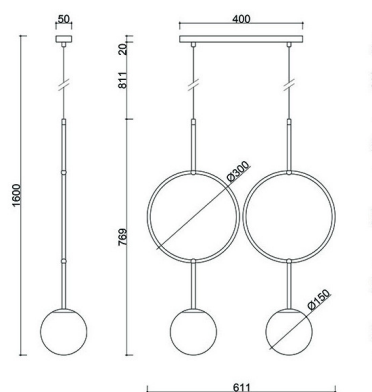

ISUULLA B black double ceiling lamp IP44

<https://ummo-lighting.com/en/isuulla/7488-isuulla-b-black-double-ceiling-lamp-ip44-5906733726598.html>

IP44

Price: 1 549,00 zł gross

Manufacturer: UMMO Lighting

Product code: ISB222PS0

EAN: 5906733726598

Description

Lighting like jewelry, i.e. the ISUULLA lamp collection. Delicate, milky-white glass shades suspended on metal circles resemble elegant earrings. The unusual form makes the luminaires eye-catching from the very first second. Thanks to replaceable LED light sources, they save energy and ensure long use. The ISUULLA collection will surely delight Japandi style lovers and all those who are looking for modern aesthetics. ISUULLA means "splendid" in Finnish... of course, a great choice for your home!