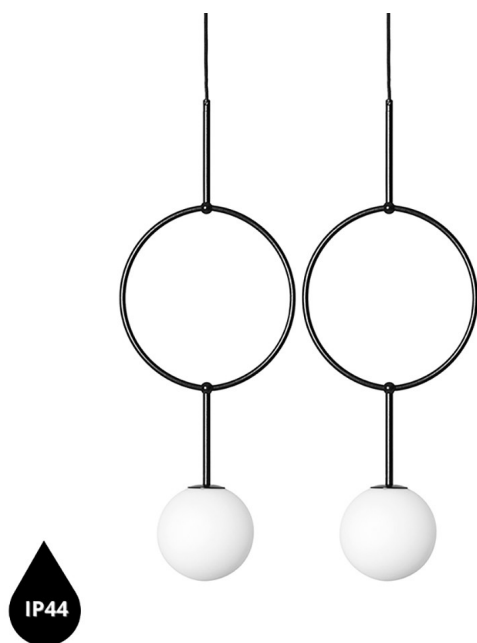

## ISUULLA B black double ceiling lamp IP44

<https://ummo-lighting.com/en/isuulla/7488-isuulla-b-black-double-ceiling-lamp-ip44-5906733726598.html>

IP44

Price: 1 549,00 zł gross

Manufacturer: UMMO Lighting

## Technical information

Light source included	None
Screw type	G9 LED
Input voltage	220-240V
Max wattage	2 x 12W
IP degree	IP44
Cable/-s lenght	80cm
Width	60cm
Height	160cm
Depth	15cm
Length of the ceiling slat	40cm x 5cm
Made of	metal / glass
Colour	black (Jet Black RAL 9005)
Cable color	black
Braid type	polyester
Lampshade color	white
Diameter of the lampshade	15cm
Frame color	black
Dimmable	yes
Warranty	24 months
Comments	custom-made product
Type / function	ceiling lamp, pedant lamp