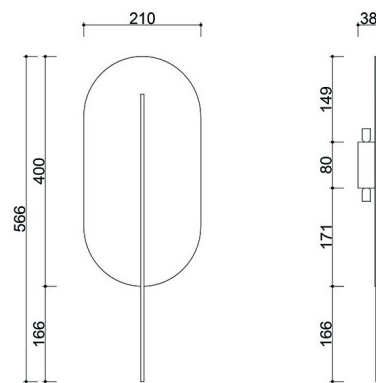

ROKKE STONE beige wall lamp / sconce with decorative detail

Bar color:

<https://ummo-lighting.com/en/rokke/7511-rokke-stone-beige-wall-lamp-sconce-with-decorative-detail-5906733722460.html>

Price: **1 249,00 zł** gross

Manufacturer: **UMMO Lighting**

Product code: **RKS22020**

EAN: **5906733722460**

To choose:

Bar color	Product code	Ean13	Gross price
White	RKS22010	5906733722453	1 249,00 zł
Black	RKS22020	5906733722460	1 249,00 zł
Melon	RKS22040	5906733722484	1 249,00 zł
Brass	RKS22030	5906733722477	1 249,00 zł

Description

Design description

ROKKE STONE is a wall luminaire that combines elegance and with a distinct geometric character. Its form is based on a flattened oval - a shape often found in the modernist architecture of Gdynia, which UMMO treats as a symbol of functionality combined with visual harmony. This detail - subtle but recurring in the design language of the interwar era - became the starting point for the creation of the wall sconce.

For the STONE version, UMMO opted for a more refined finish - a matte glazed stoneware surface. This is a material with a subdued texture, which resembles natural stone, and at the same time perfectly fits the aesthetics of interiors that are frugal in form, but require a more refined finish.

ROKKE STONE is designed for customers who are looking for a compromise between modern minimalism and eye-catching detail - without shouting, but rather building a consistent and mature character for a premium space.

The name ROKKE refers to the Norwegian word for stingray - a sea creature whose movement and form are the source of visual inspiration for this fixture. The lamp's softly splayed body, with gently sloping lines, evokes the fluid, organic movement of a stingray gliding just above the ocean floor.