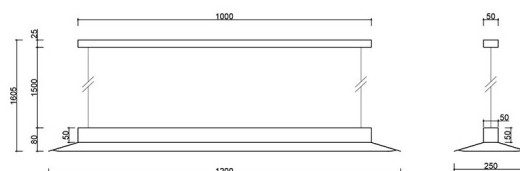

Price: **2 099,00 zł** gross

Manufacturer: **UMMO Lighting**

Product code: **YOB611P02**

EAN: **5906733723054**

To choose:

Color temperature	Product code	Ean13	Gross price
3000K	YOB611P02	5906733723054	2 099,00 zł
4000K	YOB611P04	5906733723061	2 099,00 zł

Description

Design Description

YOTTSU B is a contemporary interpretation of the minimalist Italian design of the 1990s, where the minimalism of the form gives a unique subtlety, and every detail plays a structural and aesthetic role at the same time. The geometric, horizontal body of the lamp draws attention to the characteristic clearance - a subtle opening in the body of the lampshade, which adds to its optical lightness and dynamism. Thanks to this treatment, the luminaire gains a sculptural character, and the light not only illuminates the space, but also defines it visually. The colors of the luminaire are a broad palette of the UMMO brand: white RAL 9003, black RAL 9005, melon RAL 1028, blue RAL 5014.

Lamp components and functionality

The lamp is made of powder-coated metal, making it not only durable, but also aesthetically refined. Its internal light source is an integrated 19.2W LED panel (CRI 90), available in two color temperatures - 3000K or 4000K - which allows you to customize the interior atmosphere. The slim form with dimensions: 120 x 25 x 8 cm is suspended from thin steel cables, which further emphasizes its light and fine character.