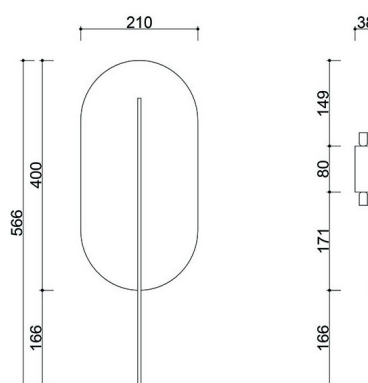

ROKKE melon yellow wall lamp / wall sconce

<https://ummo-lighting.com/en/rokke/7576-rokke-melon-yellow-wall-lamp-wall-sconce-5906733723320.html>

Price: **799,00 zł** gross

Manufacturer: **UMMO Lighting**

Product code: **RKK25040**

EAN: **5906733723320**

Description

Design description

ROKKE is a wall lamp that combines the essence of modernist architecture with a modern approach to design. Its geometric, elongated body evokes the clear lines of modernist urban design - those in which form was to be primarily useful. However, the use of a smooth metal shade gives the lamp a contemporary feel, introducing subtle refractions of light and shadow that add depth and dynamism.

The name "ROKKE" can be interpreted as a combination of the words "rock" (English for rock) and "ke" (Japanese for "house"), reflecting both the solidity of the structure and the homely nature of the lamp.

Lamp components and functionality

The lamp body is made of powder-coated metal in modern UMMO colors (white RAL 9003, yellow RAL 1016, melon RAL 1028, pink, red-orange RAL 2002, burgundy RAL 3004, navy blue RAL 5003, blue RAL 5014, olive RAL 6013, black RAL 9005, beige), which emphasizes its minimalist form.