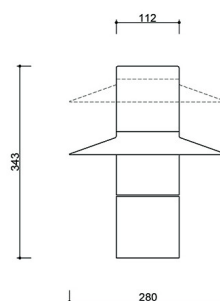

CAPONIO ST olive green table lamp

<https://ummo-lighting.com/en/caponio/7586-caponio-st-olive-green-table-lamp-5906733726932.html>