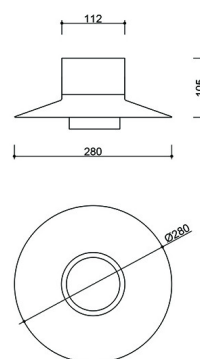

CAPONIO W A blue wall lamp / sconce

<https://ummo-lighting.com/en/caponio/7602-caponio-w-a-blue-wall-lamp-sconce-5906733726109.html>