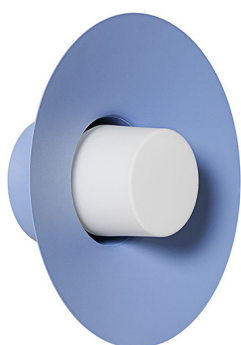

CAPONIO W A blue wall lamp / sconce

<https://ummo-lighting.com/en/caponio/7602-caponio-w-a-blue-wall-lamp-sconce-5906733726109.html>