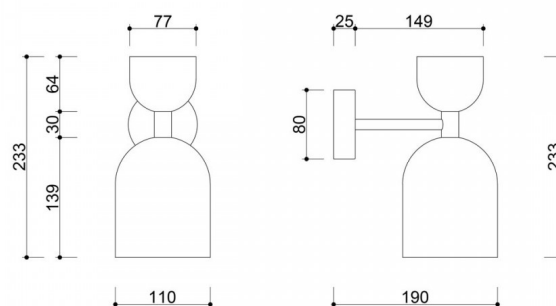

SUPURU W blue adjustable wall lamp / sconce with black tube

<https://ummo-lighting.com/en/supuru/7613-supuru-w-blue-adjustable-wall-lamp-sconce-with-black-tube-5906733728653.html>

Price: **559,00 zł** gross

Manufacturer: **UMMO Lighting**

Product code: **SUK19020**

EAN: **5906733728653**

Description

Design Description

The SUPURU W lamp combines minimalist aesthetics with subtle references to Japanese tradition. It features in recipients who appreciate minimalism, tranquility, conscious choice and an aesthetic that balances between Japandi and modernism. The name Supuru is a phonetic metaphor for silence and light - which is what a well-designed luminaire creates. Two dome-shaped lampshades sit one above the other on a slender stem. Its form is reminiscent of the classic lanterns that adorn temple alleys. This harmonious composition combines simplicity of form with deep roots in culture.

The name "SUPURU" can be interpreted as a phonetic reference to the Japanese word "subaru," which means "unification" or "gathering." This reference emphasizes the idea of harmony and unity conveyed by the lamp's design.

Lamp components and functionality

The body of the lamp is made of metal in colors from the UMMO palette (white RAL 9003, black RAL 9005, yellow RAL 1016, melon RAL 1028, pink RAL