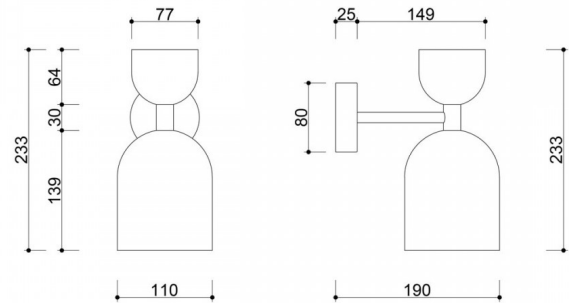

SUPURU W olive adjustable wall lamp / sconce with black tube

<https://ummo-lighting.com/en/supuru/7615-supuru-w-olive-adjustable-wall-lamp-sconce-with-black-tube-5906733728660.html>

Price: **559,00 zł** gross

Manufacturer: **UMMO Lighting**

Product code: **SUK11420**

EAN: **5906733728660**

Description

Design Description

The SUPURU W lamp combines minimalist aesthetics with subtle references to Japanese tradition. It features in recipients who appreciate minimalism, tranquility, conscious choice and an aesthetic that balances between Japandi and modernism. The name Supuru is a phonetic metaphor for silence and light - which is what a well-designed luminaire creates. Two dome-shaped lampshades sit one above the other on a slender stem. Its form is reminiscent of the classic lanterns that adorn temple alleys. This harmonious composition combines simplicity of form with deep roots in culture.

The name "SUPURU" can be interpreted as a phonetic reference to the Japanese word "subaru," which means "unification" or "gathering." This reference emphasizes the idea of harmony and unity conveyed by the lamp's design.

Lamp components and functionality

The body of the lamp is made of metal in colors from the UMMO palette (white RAL 9003, black RAL 9005, yellow RAL 1016, melon RAL 1028, pink RAL