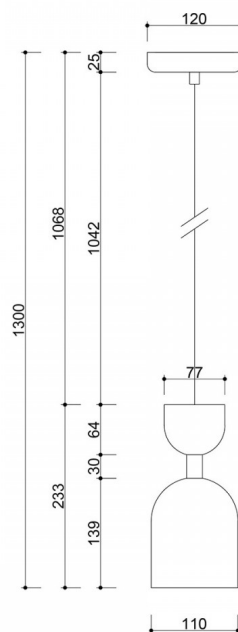

SUPURU beige ceiling pendant lamp with black tube

<https://ummo-lighting.com/en/supuru/7624-supuru-beige-ceiling-pendant-lamp-with-black-tube-5906733728684.html>

Price: **539,00 zł** gross

Manufacturer: **UMMO Lighting**

Product code: **SUA1210P0**

EAN: **5906733728684**

Description

Design description

SUPURU lamp in a wide range of UMMO finishes (white RAL 9003, black RAL 9005, yellow RAL 1016, melon RAL 1028, pink RAL 3014, red-orange RAL 2002, burgundy RAL 3004, navy blue RAL 5003, blue RAL 5014, olive RAL 6013, beige) is the essence of minimalist form that speaks the language of subtlety. Its balanced cylindrical body is complemented by a steel tube, which not only has a structural function, but also an aesthetic one - introducing an element of graphic balance and lightness into the design. The whole is closed by two lampshades, ending in domes. SUPURU's design refers to the Japanese idea of simplicity and harmony, fitting into the modern design language from the borderline of japandi, modern classic and minimalist styles. It is a fixture that does not dominate a space, but complements it - discreetly, consistently and sensitively.

The name "SUPURU" can be interpreted as a phonetic reference to the Japanese word "subaru," which means "unification" or "gathering." This reference underscores the idea of harmony and unity conveyed by the lamp's design.