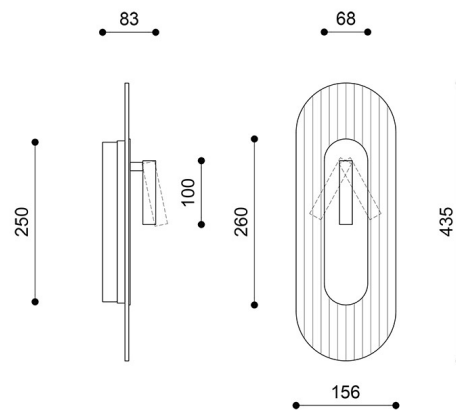

RIFLO W C olive wall lamp / sconce with adjustable reader

Color temperature:

<https://ummo-lighting.com/en/riflo/7633-riflo-w-c-olive-wall-lamp-sconce-with-adjustable-reader-5906733727175.html>

Price: **1 199,00 zł** gross

Manufacturer: **UMMO Lighting**

Product code: **RIWC614002**

EAN: **5906733727175**

To choose:

Color temperature	Product code	Ean13	Gross price
3000K	RIWC614002	5906733727175	1 199,00 zł
4000K	RIWC614004	5906733729681	1 199,00 zł

Description

Design description

RIFLO W C is a wall lamp that combines the essence of modernist architecture with a modern approach to design. Its elongated, oval form recalls the plan of buildings from the Bauhaus era, where simplicity and functionality were key. However, the use of fluted glass gives the lamp a contemporary feel, introducing subtle refractions of light and shadow that add depth and dynamism.

RIFLO W C is a wall sconce that draws on the traditions of modern architecture, but its geometric, elongated shape brings to mind the clear lines of modernist urban design - those in which form was to be primarily useful. This version, however, adds an element of surprise: gently fluted glass adds depth to the structure, softening its technical character and introducing a chiaroscuro detail that subtly enlivens the surface.

The name RIFLO can be read as an echo of the word "rifle" - a reference to the rhythmic embossing that occurs on the surface of the glass, and at the same time to the fluidity of the composition. This model interprets classic Bauhaus values through the lens of contemporary needs - as functional as it is expressive.