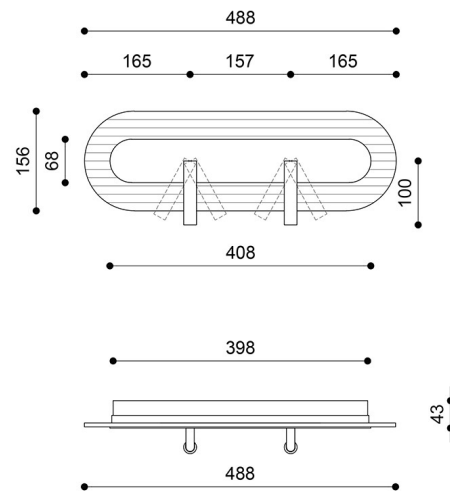

RIFLO W D olive wall lamp / sconce with adjustable readers

Color temperature:

<https://ummo-lighting.com/en/riflo/7634-riflo-w-d-olive-wall-lamp-sconce-with-adjustable-readers-5906733727250.html>

Price: 1 349,00 zł gross

Manufacturer: UMMO Lighting

Product code: RIWD614002

EAN: 5906733727250

To choose:

Color temperature	Product code	Ean13	Gross price
3000K	RIWD614002	5906733727250	1 349,00 zł
4000K	RIWD614004	5906733729698	1 349,00 zł

Description

Design Description

RIFLO W D is a wall lamp that combines architectural precision and utilitarian comfort. RIFLO W D presents the luminaire in a horizontal arrangement, which brings a distinct rhythm and horizontal dynamics to the interior. The characteristic elongated shape refers to modernist facades and architectural details typical of 1930s Gdynia.

The front surface of the lamp is finished with transparent, vertically fluted glass, which gently diffuses the light while creating a subtle chiaroscuro effect. As a result, even when switched off, the luminaire remains a distinctive design element. The geometric discipline here has been balanced with texture and detail - creating a design that is raw in expression, but warm in feeling.

Lamp components and functionality

The body is made of powder-coated metal in RAL 6013 olive green, RAL 9003 white or RAL 9005 black, which emphasizes its minimalist but modern