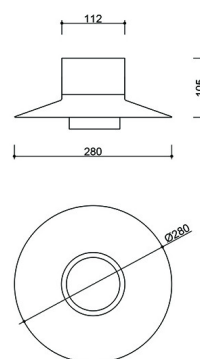

Price: **899,00 zł** gross

Manufacturer: **UMMO Lighting**

Product code: **CPWA112000**

EAN: **5906733726833**

Description

Design description

Caponio W A is a wall lamp created with subtlety in mind - it does not dominate a space, but gently defines it. Its compact yet expressive form fits perfectly into modern and classic interiors, introducing light that emphasizes the rhythm of the space rather than disrupting it.

Lamp components and functionality

The design is based on the proven aesthetics of the Caponio series: with a minimalist metal lampshade in the shape of a hat. The lamp is offered in RAL 2002 red-orange, RAL 9005 black, RAL 9003 white, RAL 6013 olive, RAL 5014 blue, in combination with milk glass. The shape is inspired by Italian design from the 1960s - functional, but with a touch of poetic softness of modernism. The glass shade gently diffuses light, bringing a warm, friendly mood to the interior, while the metal lampshade - which serves not only an aesthetic but also a shielding function - adds elegance and modern expression to the design. The dimensions of the luminaire are 10.5 x 28 x 28 cm.