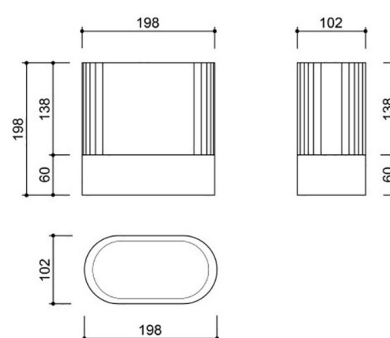

FLUMINA ST walnut table lamp

<https://ummo-lighting.com/en/flumina/7643-flumina-st-walnut-table-lamp-5906733727366.html>

Price: **929,00 zł** gross

Manufacturer: **UMMO Lighting**

Product code: **FLS122P1**

EAN: **5906733727366**

Description

Design description

The name FLUMINA is derived from Latin and means streams or rivers - and for good reason. This table lamp is designed so that light flows freely through the form, softly diffusing into the space like a reflection on a sheet of water. The design is based on the principles of the International Modernism trend with clear echoes of Bauhaus aesthetics - purity of lines, simplicity and balance of materials.

FLUMINA's minimalist form is based on the juxtaposition of two natural structures: warm wood and fluted glass. The vertical silhouette gives the whole a calm rhythm, which fits perfectly in open home spaces - in the bedroom, on the dresser in the living room, or in the work area.

Lamp components and functionality

At the center of the composition is a fluted glass shade, whose vertical grooves subtly diffuse light, creating a delicate play of shadow and glow on the surfaces. It is complemented by a natural wooden base, which not only stabilizes the structure, but also warms the perception of the lamp - both