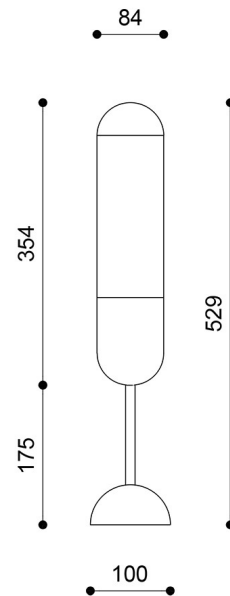

FUNSUI ST navy blue table lamp

Color temperature:

<https://ummo-lighting.com/en/funsui/7666-funsui-st-navy-blue-table-lamp-5906733727984.html>

Price: 1 099,00 zł gross

Manufacturer: UMMO Lighting

Product code: FNS11313P1

EAN: 5906733727984

To choose:

Color temperature	Product code	Ean13	Gross price
3000K	FNS11313P1	5906733727984	1 099,00 zł
4000K	FNS11313P14	5906733727991	1 099,00 zł

Description

Design Description

In the FUNSUI family of lamps, each model brings its own interpretation of light - and FUNSUI ST does so with grace and a touch of fun. The very name, derived from Japanese (funsui = fountain), suggests movement, lightness and flow, and carries a European echo of the word "fun" - and this is no coincidence. The project is based on the philosophy of playful design, it's not about playfulness directly, but about daring to design with a bit of playfulness. About accepting that everyday objects can evoke emotions other than mere delight - they can also evoke a smile, curiosity, pleasant surprise. In the table version, this idea takes the form of a graceful, rounded object that, like a bubble of light, floats above the surface of the furniture without overwhelming it with its presence.

Although the influence of Memphis aesthetics is clearly felt here - playfulness of proportions, boldness of color - the whole has been tamed with modernist discipline. It is not a flashy accent, but the quiet hero of the space. FUNSUI ST introduces light with character, but without the need to draw attention to itself.