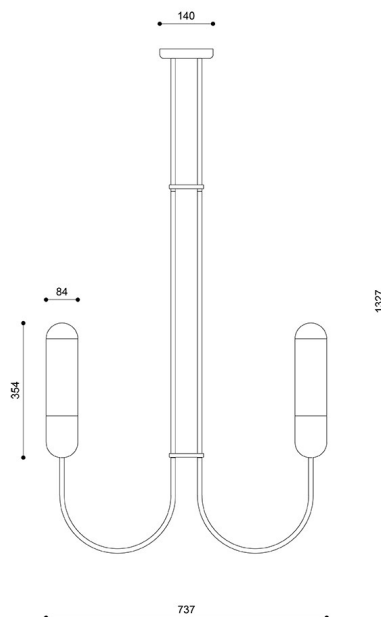

FUNSUI B navy blue size M chandelier

Color temperature:

<https://ummo-lighting.com/en/funsui/7677-funsui-b-navy-blue-size-m-chandelier-5906733728141.html>

Price: **3 999,00 zł** gross

Manufacturer: **UMMO Lighting**

Product code: **FNB51313R03**

EAN: **5906733728141**

To choose:

Color temperature	Product code	Ean13	Gross price
3000K	FNB51313R03	5906733728141	3 999,00 zł
4000K	FNB51313R034	5906733728158	3 999,00 zł

Description

Design description

The name Funsui comes from the Japanese language, which means fountain - symbolizing movement, lightness and constant flow. The FUNSUI B chandelier draws on this inspiration, combining elements of Memphis style with modernist discipline. Its form is reminiscent of a sea buoy, and its rounded shapes give it a sculptural but minimalist feel. It's lighting that not only brightens up a space, but also provides a distinctive accent to it.

Lamp components and functionality

The chandelier consists of five milky glass shades arranged symmetrically on a metal structure in RAL 5003 navy blue, RAL 9003 white and RAL 9005 black. The ash wood components, also in navy blue, white and black, add warmth and naturalness to the whole. Inside the lamp are integrated world sources, available in two brawns - 3000K or 4000K. The dimensions of the chandelier are 73.7 x 73.7 x 132.7cm.