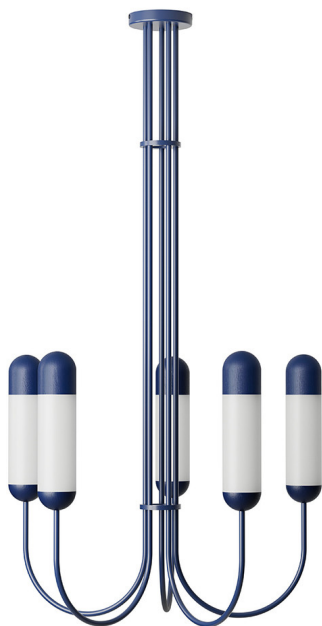

## FUNSUI B navy blue size M chandelier

Color temperature:

<https://ummo-lighting.com/en/funsui/7677-funsui-b-navy-blue-size-m-chandelier-5906733728141.html>

Price: **3 999,00 zł** gross

Manufacturer: **UMMO Lighting**

### Design description

The name Funsui comes from the Japanese language, which means fountain - symbolizing movement, lightness and constant flow. The FUNSUI B chandelier draws on this inspiration, combining elements of Memphis style with modernist discipline. Its form is reminiscent of a sea buoy, and its rounded shapes give it a sculptural but minimalist feel. It's lighting that not only brightens up a space, but also provides a distinctive accent to it.

### Lamp components and functionality

The chandelier consists of five milky glass shades arranged symmetrically on a metal structure in RAL 5003 navy blue, RAL 9003 white and RAL 9005 black. The ash wood components, also in navy blue, white and black, add warmth and naturalness to the whole. Inside the lamp are integrated world sources, available in two brawns - 3000K or 4000K. The dimensions of the chandelier are 73.7 x 73.7 x 132.7cm.

### Key features:

- Chandelier inspired by fountain form and Memphis style.
- Combination of metal, milk glass and ash wood.
- Fashionable color scheme.
- No visible cable - it is hidden in the arms of the chandelier.
- Protection class: IP20 - for indoor use.
- Hand assembled to order - unique character.