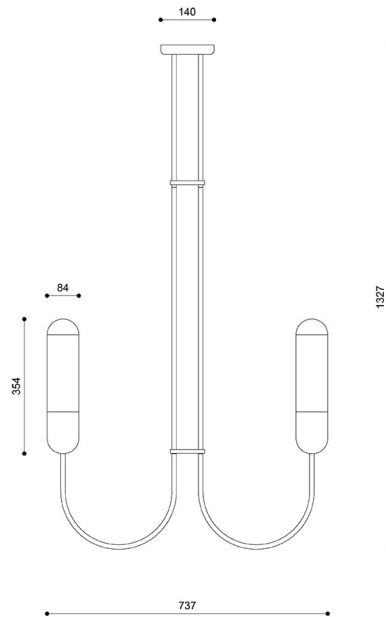

FUNSUI B black size M chandelier

Color temperature:

<https://ummo-lighting.com/en/funsui/7678-funsui-b-black-size-m-chandelier-5906733729506.html>

Price: **3 999,00 zł** gross

Manufacturer: **UMMO Lighting**

Product code: **FNB522R03**

EAN: **5906733729506**

To choose:

Color temperature	Product code	Ean13	Gross price
3000K	FNB522R03	5906733729506	3 999,00 zł
4000K	FNB522R034	5906733728165	3 999,00 zł

Description

Design description

The name Funsui comes from the Japanese language, which means fountain - symbolizing movement, lightness and constant flow. The FUNSUI B chandelier draws on this inspiration, combining elements of Memphis style with modernist discipline. Its form is reminiscent of a sea buoy, and its rounded shapes give it a sculptural but minimalist feel. It's lighting that not only brightens up a space, but also provides a distinctive accent to it.

Lamp components and functionality

The chandelier consists of five milky glass shades arranged symmetrically on a metal structure in RAL 5003 navy blue, RAL 9003 white and RAL 9005 black. The ash wood components, also in navy blue, white and black, add warmth and naturalness to the whole. Inside the lamp are integrated world sources, available in two brawns - 3000K or 4000K. The dimensions of the chandelier are 73.7 x 73.7 x 132.7cm.