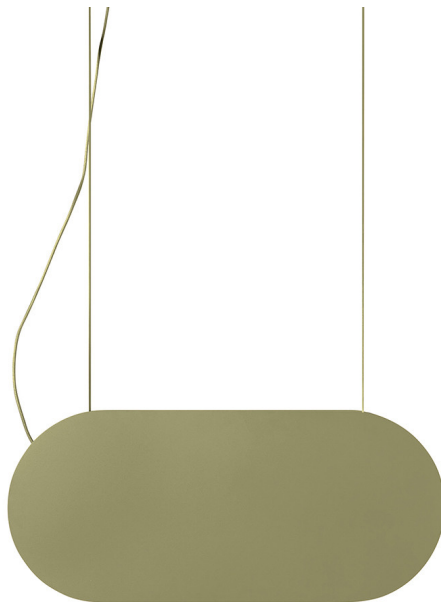

MALUMI A olive green ceiling pendant lamp

Color temperature:

<https://ummo-lighting.com/en/malumi/7684-malumi-a-olive-green-ceiling-pendant-lamp-5906733727694.html>

Price: **2 099,00 zł** gross

Manufacturer: **UMMO Lighting**

Product code: **MLA61414P2**

EAN: **5906733727694**

To choose:

Color temperature	Product code	Ean13	Gross price
3000K	MLA61414P2	5906733727694	2 099,00 zł
4000K	MLA61414P4	5906733727687	2 099,00 zł

Description

Design Description

The MALUMI A lamp is a distinct combination of functional art and 1980s aesthetics. Its name, inspired by the word "malumi" meaning sailor in Tamil, refers to travel and the discovery of new forms. The lamp's design draws from the Memphis movement, characterized by bold colors and geometric shapes, while maintaining modernist simplicity. Its form - based on a flat-oval shade - is a conscious reference to modernism, in which the simplicity of geometry was meant to express modernity and order. UMMO reaches for this motif with full consistency, but adds energy to it through intense colors, so the lamp does not blend into the background - it was designed to be present as a clear accent in the interior. The color, shape and balanced proportions make it an almost sculptural object - more like a contemporary light installation than a classic fixture. In the spirit of Memphis aesthetics, MALUMI A combines geometry with expression, but does so with control and a sense of proportion.