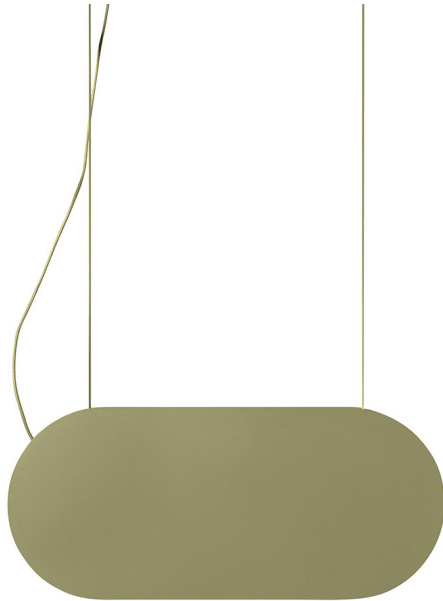

MALUMI A olive green ceiling pendant lamp

Color temperature:

<https://ummo-lighting.com/en/malumi/7684-malumi-a-olive-green-ceiling-pendant-lamp-5906733727694.html>

Price: **2 099,00 zł** gross

Manufacturer: **UMMO Lighting**

Product code: **MLA61414P2**

EAN: **5906733727694**

To choose:

Color temperature	Product code	Ean13	Gross price
3000K	MLA61414P2	5906733727694	2 099,00 zł
4000K	MLA61414P4	5906733727687	2 099,00 zł

Description

Design Description

The MALUMI A lamp is a distinct combination of functional art and 1980s aesthetics. Its name, inspired by the word "malumi" meaning sailor in Tamil, refers to travel and the discovery of new forms. The lamp's design draws from the Memphis movement, characterized by bold colors and geometric shapes, while maintaining modernist simplicity. Its form - based on a flat-oval shade - is a conscious reference to modernism, in which the simplicity of geometry was meant to express modernity and order. UMMO reaches for this motif with full consistency, but adds energy to it through intense colors, so the lamp does not blend into the background - it was designed to be present as a clear accent in the interior. The color, shape and balanced proportions make it an almost sculptural object - more like a contemporary light installation than a classic fixture. In the spirit of Memphis aesthetics, MALUMI A combines geometry with expression, but does so with control and a sense of proportion.