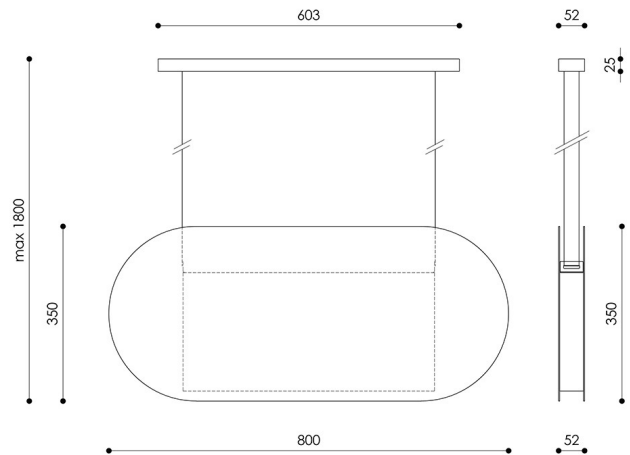

MALUMI A olive green ceiling pendant lamp

Color temperature:

<https://ummo-lighting.com/en/malumi/7684-malumi-a-olive-green-ceiling-pendant-lamp-5906733727694.html>

Price: **2 099,00 zł** gross

Manufacturer: **UMMO Lighting**

Product code: **MLA61414P2**

EAN: **5906733727694**

To choose:

Color temperature	Product code	Ean13	Gross price
3000K	MLA61414P2	5906733727694	2 099,00 zł
4000K	MLA61414P4	5906733727687	2 099,00 zł

Description

Design Description

The MALUMI A lamp is a distinct combination of functional art and 1980s aesthetics. Its name, inspired by the word "malumi" meaning sailor in Tamil, refers to travel and the discovery of new forms. The lamp's design draws from the Memphis movement, characterized by bold colors and geometric shapes, while maintaining modernist simplicity. Its form - based on a flat-oval shade - is a conscious reference to modernism, in which the simplicity of geometry was meant to express modernity and order. UMMO reaches for this motif with full consistency, but adds energy to it through intense colors, so the lamp does not blend into the background - it was designed to be present as a clear accent in the interior. The color, shape and balanced proportions make it an almost sculptural object - more like a contemporary light installation than a classic fixture. In the spirit of Memphis aesthetics, MALUMI A combines geometry with expression, but does so with control and a sense of proportion.