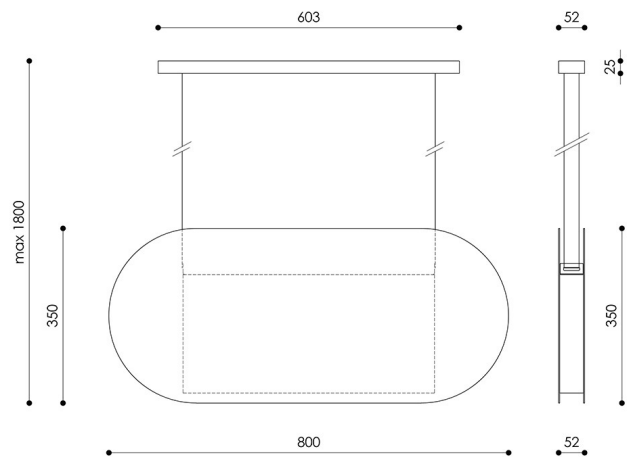

MALUMI A olive green ceiling pendant lamp

Color temperature:

<https://ummo-lighting.com/en/malumi/7684-malumi-a-olive-green-ceiling-pendant-lamp-5906733727694.html>

Price: **2 099,00 zł** gross

Manufacturer: **UMMO Lighting**

Product code: **MLA61414P2**

EAN: **5906733727694**

To choose:

Color temperature	Product code	Ean13	Gross price
3000K	MLA61414P2	5906733727694	2 099,00 zł
4000K	MLA61414P4	5906733727687	2 099,00 zł

Description

Design Description

The MALUMI A lamp is a distinct combination of functional art and 1980s aesthetics. Its name, inspired by the word "malumi" meaning sailor in Tamil, refers to travel and the discovery of new forms. The lamp's design draws from the Memphis movement, characterized by bold colors and geometric shapes, while maintaining modernist simplicity. Its form - based on a flat-oval shade - is a conscious reference to modernism, in which the simplicity of geometry was meant to express modernity and order. UMMO reaches for this motif with full consistency, but adds energy to it through intense colors, so the lamp does not blend into the background - it was designed to be present as a clear accent in the interior. The color, shape and balanced proportions make it an almost sculptural object - more like a contemporary light installation than a classic fixture. In the spirit of Memphis aesthetics, MALUMI A combines geometry with expression, but does so with control and a sense of proportion.