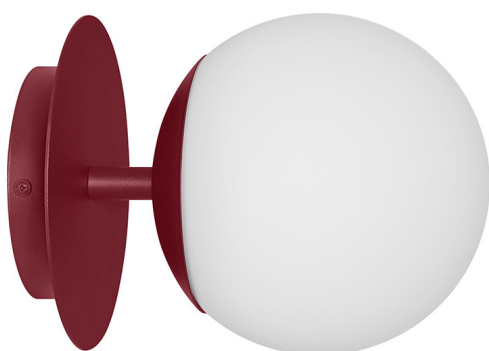

PLAAT C burgundy wall lamp / wall sconce

<https://ummo-lighting.com/en/plaat/7719-plaat-c-black-wall-lamp-sconce-5906733727731.html>

Price: **819,00 zł** gross

Manufacturer: **UMMO Lighting**

Product code: **PLC14000**

EAN: **5906733727731**

Description

The PLAAT collection with the poet and writer Sylvia Plath is certainly connected by a glass lampshade :) The milky sphere, characteristic of UMMO lamps, is created to discover the poetry of light. The metal tubes are cut by a thin disk which covers a large lampshade. It looks just like an umbrella :) The metal disk, that distinguishes the PLAAT line, appearing in two colors: black and white or black and white with gold elements. Depending on the size of the tube, you can find in the series hanging lamps, ceiling lamps, plafonds as well as table lamp. UMMO lighting is manually assembled from high quality components in our studio in Gdynia. PLAAT, not a plate :)

Technical information

Light source included	None
Screw type	E27 LED
Max wattage	1 x 15W
IP degree	IP20
Length	26.6cm
Width	20cm
Height	20cm
Diameter of the ceiling cover	14cm
Made of	metal / glass
Colour	burgundy (Purple Red RAL 3004)
Lampshade color	white
Warranty	24 months
Comments	custom-made product
Type / function	wall lamp, sconce
Power supply	~230V, 50/60 Hz