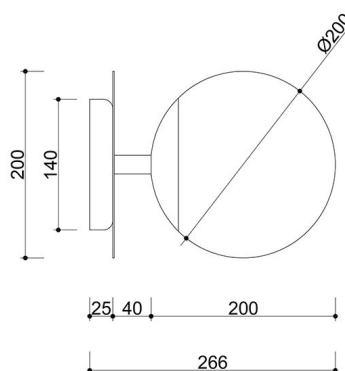

PLAAT C burgundy wall lamp / wall sconce

<https://ummo-lighting.com/en/plaat/7719-plaat-c-black-wall-lamp-sconce-5906733727731.html>

Price: **819,00 zł** gross

Manufacturer: **UMMO Lighting**

Product code: **PLC14000**

EAN: **5906733727731**

Description

The PLAAT collection with the poet and writer Sylvia Plath is certainly connected by a glass lampshade :) The milky sphere, characteristic of UMMO lamps, is created to discover the poetry of light. The metal tubes are cut by a thin disk which covers a large lampshade. It looks just like an umbrella :) The metal disk, that distinguishes the PLAAT line, appearing in two colors: black and white or black and white with gold elements. Depending on the size of the tube, you can find in the series hanging lamps, ceiling lamps, plafonds as well as table lamp. UMMO lighting is manually assembled from high quality components in our studio in Gdynia. PLAAT, not a plate :)