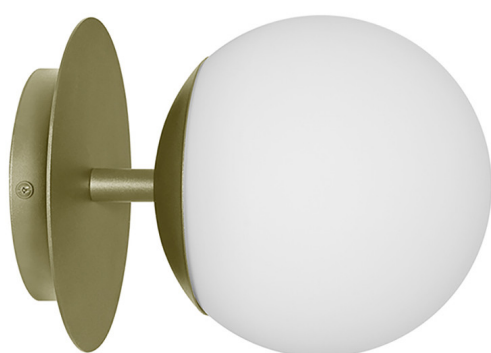

## PLAAT C olive green wall lamp / sconce IP44

<https://ummo-lighting.com/en/plaat/7741-plaat-c-olive-green-wall-lamp-sconce-ip44-5906733729216.html>

Price: **869,00 zł** gross

Manufacturer: **UMMO Lighting**

## Description

The PLAAT collection with the poet and writer Sylvia Plath is certainly connected by a glass lampshade :) The milky sphere, characteristic of UMMO lamps, is created to discover the poetry of light. The metal tubes are cut by a thin disk which covers a large lampshade. It looks just like an umbrella :) The metal disk, that distinguishes the PLAAT line, appearing in two colors: black and white or black and white with gold elements. Depending on the size of the tube, you can find in the series hanging lamps, ceiling lamps, plafonds as well as table lamp. UMMO lighting is manually assembled from high quality components in our studio in Gdynia. PLAAT, not a plate :)

## Technical information

Light source included	None
Screw type	E27 LED
Max wattage	1 x 15W
IP degree	IP44
Length	26.6cm
Width	20cm
Height	20cm
Diameter of the ceiling cover	14cm
Made of	metal / glass
Colour	green (Reed Green RAL 6013)
Lampshade color	white
Warranty	24 months
Comments	custom-made product
Type / function	wall lamp, sconce
Power supply	~230V, 50/60 Hz