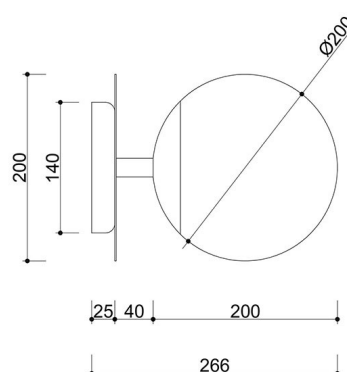

PLAAT C olive green wall lamp / sconce IP44

<https://ummo-lighting.com/en/plaat/7741-plaat-c-olive-green-wall-lamp-sconce-ip44-5906733729216.html>

Price: **869,00 zł** gross

Manufacturer: **UMMO Lighting**

Product code: **PLC1140S0**

EAN: **5906733729216**

Description

The PLAAT collection with the poet and writer Sylvia Plath is certainly connected by a glass lampshade :) The milky sphere, characteristic of UMMO lamps, is created to discover the poetry of light. The metal tubes are cut by a thin disk which covers a large lampshade. It looks just like an umbrella :) The metal disk, that distinguishes the PLAAT line, appearing in two colors: black and white or black and white with gold elements. Depending on the size of the tube, you can find in the series hanging lamps, ceiling lamps, plafonds as well as table lamp. UMMO lighting is manually assembled from high quality components in our studio in Gdynia. PLAAT, not a plate :)