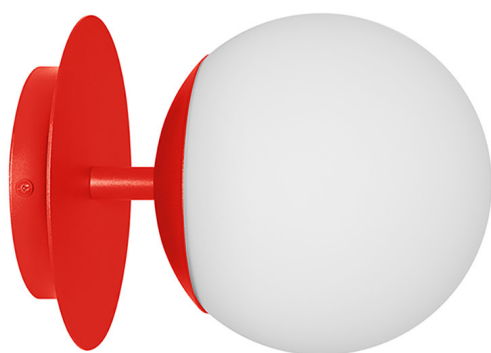

## PLAAT C red-orange wall lamp / sconce IP44

<https://ummo-lighting.com/en/plaat/7744-plaat-c-red-orange-wall-lamp-sconce-ip44-5906733729193.html>

Price: **869,00 zł** gross

Manufacturer: **UMMO Lighting**

## Description

The PLAAT collection with the poet and writer Sylvia Plath is certainly connected by a glass lampshade :) The milky sphere, characteristic of UMMO lamps, is created to discover the poetry of light. The metal tubes are cut by a thin disk which covers a large lampshade. It looks just like an umbrella :) The metal disk, that distinguishes the PLAAT line, appearing in two colors: black and white or black and white with gold elements. Depending on the size of the tube, you can find in the series hanging lamps, ceiling lamps, plafonds as well as table lamp. UMMO lighting is manually assembled from high quality components in our studio in Gdynia. PLAAT, not a plate :)

## Technical information

Light source included	None
Screw type	E27 LED
Max wattage	1 x 15W
IP degree	IP44
Length	26.6cm
Width	20cm
Height	20cm
Diameter of the ceiling cover	14cm
Made of	metal / glass
Colour	red-orange (Vermilion RAL 2002)
Lampshade color	white
Warranty	24 months
Comments	custom-made product
Type / function	wall lamp, sconce
Power supply	~230V, 50/60 Hz