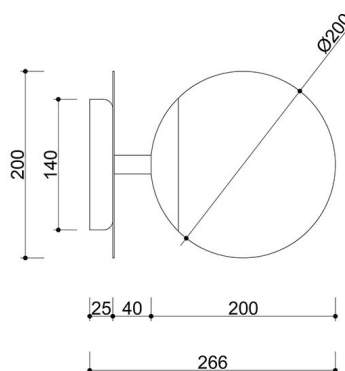

PLAAT C red-orange wall lamp / sconce IP44

<https://ummo-lighting.com/en/plaat/7744-plaat-c-red-orange-wall-lamp-sconce-ip44-5906733729193.html>

Price: **869,00 zł** gross

Manufacturer: **UMMO Lighting**

Product code: **PLC1120S0**

EAN: **5906733729193**

Description

The PLAAT collection with the poet and writer Sylvia Plath is certainly connected by a glass lampshade :) The milky sphere, characteristic of UMMO lamps, is created to discover the poetry of light. The metal tubes are cut by a thin disk which covers a large lampshade. It looks just like an umbrella :) The metal disk, that distinguishes the PLAAT line, appearing in two colors: black and white or black and white with gold elements. Depending on the size of the tube, you can find in the series hanging lamps, ceiling lamps, plafonds as well as table lamp. UMMO lighting is manually assembled from high quality components in our studio in Gdynia. PLAAT, not a plate :)