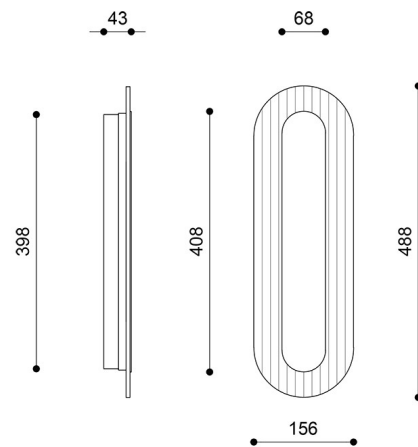

RIFLO W B burgundy wall lamp / sconce

Color temperature:

<https://ummo-lighting.com/en/riflo/7751-riflo-w-b-burgundy-wall-lamp-sconce-5906733727106.html>

Price: **1 099,00 zł** gross

Manufacturer: **UMMO Lighting**

Product code: **RIWB64002**

EAN: **5906733727106**

To choose:

Color temperature	Product code	Ean13	Gross price
3000K	RIWB64002	5906733727106	1 099,00 zł
4000K	RIWB64004	5906733727113	1 099,00 zł

Description

Design description

RIFLO W B is a wall lamp that combines the essence of modernist architecture with a modern approach to design. Its elongated, oval form recalls the plan of buildings from the Bauhaus era, where simplicity and functionality were key. However, the use of fluted glass gives the lamp a contemporary feel, introducing subtle refractions of light and shadow that add depth and dynamism.

The name "RIFLO" can be interpreted as a combination of the words "riffle" and "flow," reflecting both the structure of the shade and the fluidity of the lamp's form.

Lamp components and functionality

The lamp is made of powder-coated metal in the colors olive RAL 6013, white RAL 9003 or black RAL 9005. The front of the lamp is precisely fluted glass - transparent but structural, giving the light directionality and softness at the same time.